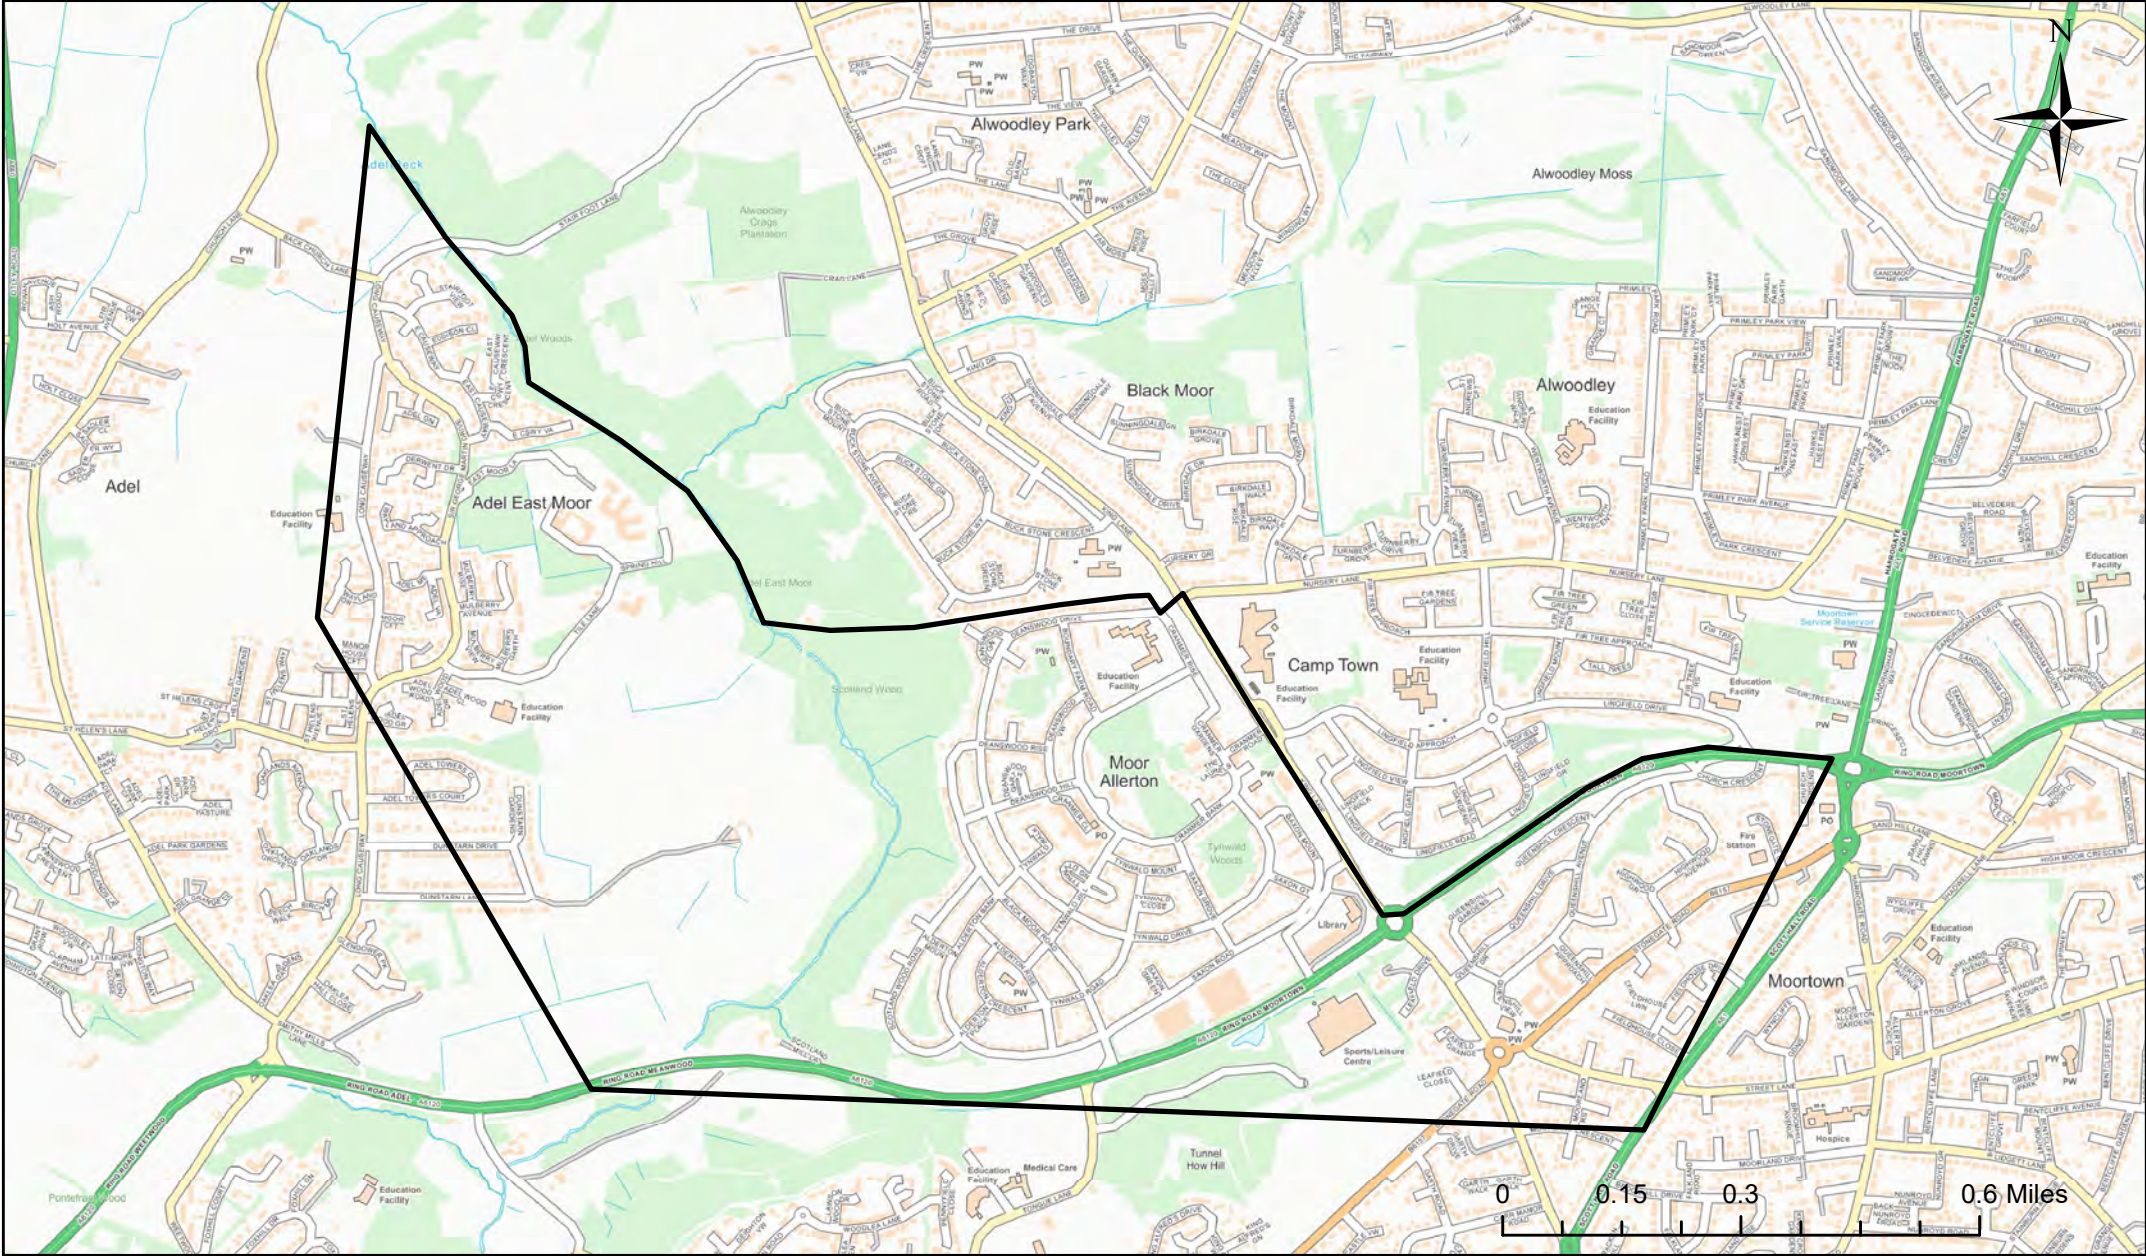

Allerton High School Zone 2 Catchment Area

© Crown Copyright Leeds City Council - 100019567 (2022)

Applicants living in the catchment priority area are not guaranteed a place, but their application would meet the catchment priority of the school's admission policy. The school's catchment area has 2 zones and applicants living in zone 1 are allocated places first, then applicants living in zone 2 of the catchment area.

You can look up your individual address at www.leeds.gov.uk/apply to check if it has any priority.

Legend

- School
- Catchment Area